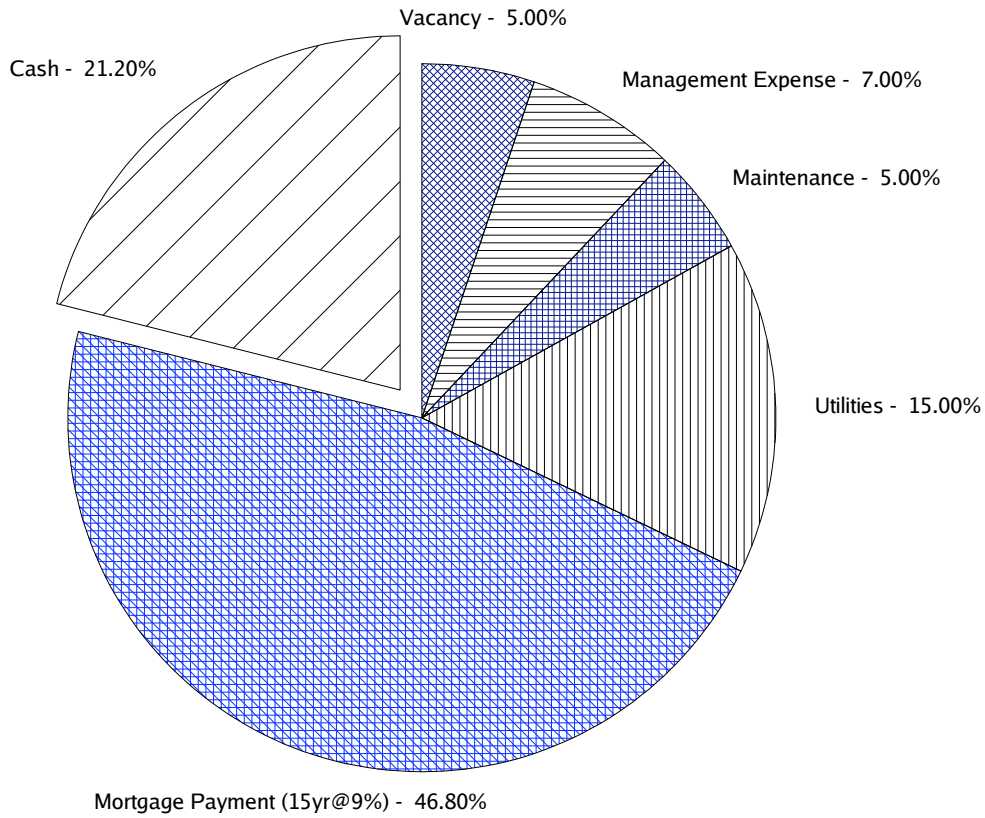

CONCRETE DRIVE

Secret Garden - Morgan Meadow

Monthly Cash Flow

Monthly Profit & Loss