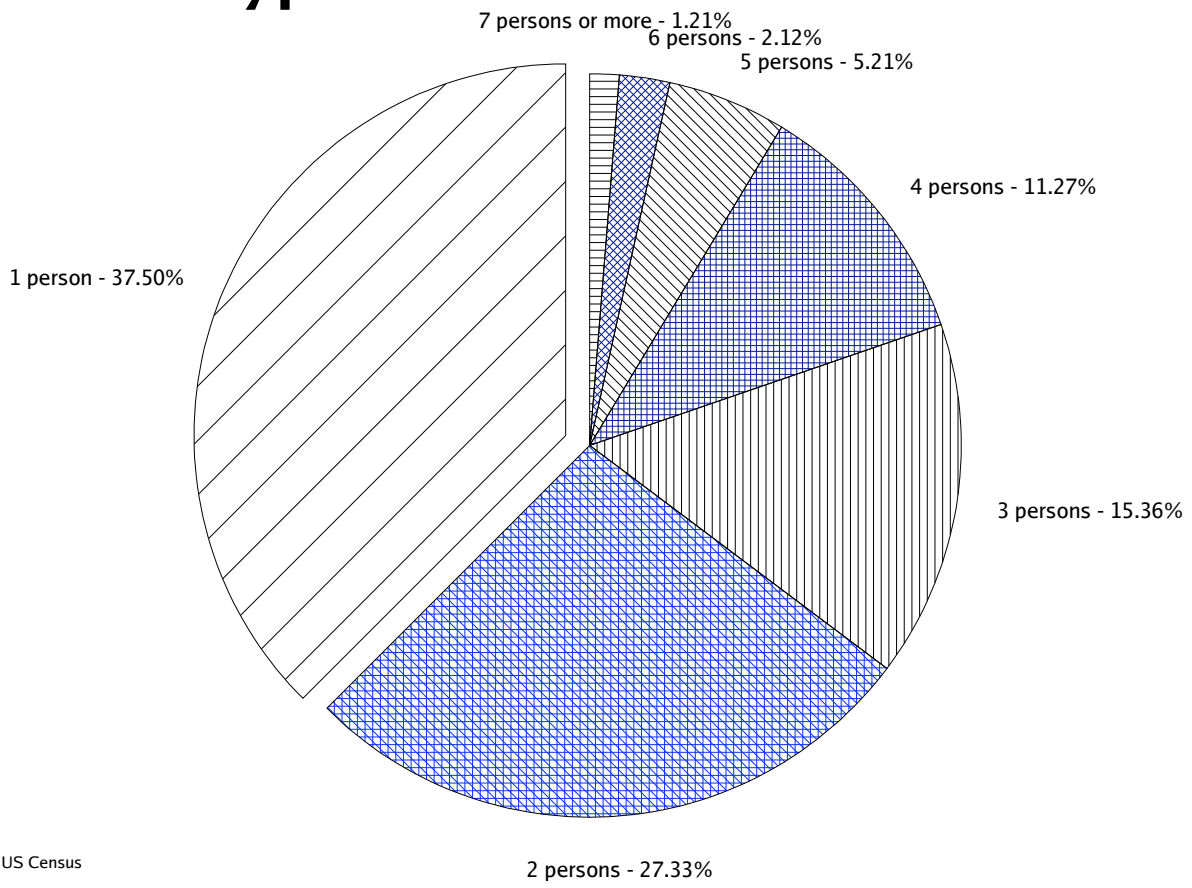

Secret Garden - By The WEEK

Type of Rental Households

Source: 1999 US Census

Annual Renters Income

Source: 1999 US Census

Available Rental Housing

Monthly rent plus average utilities

Source: 1999 US Census