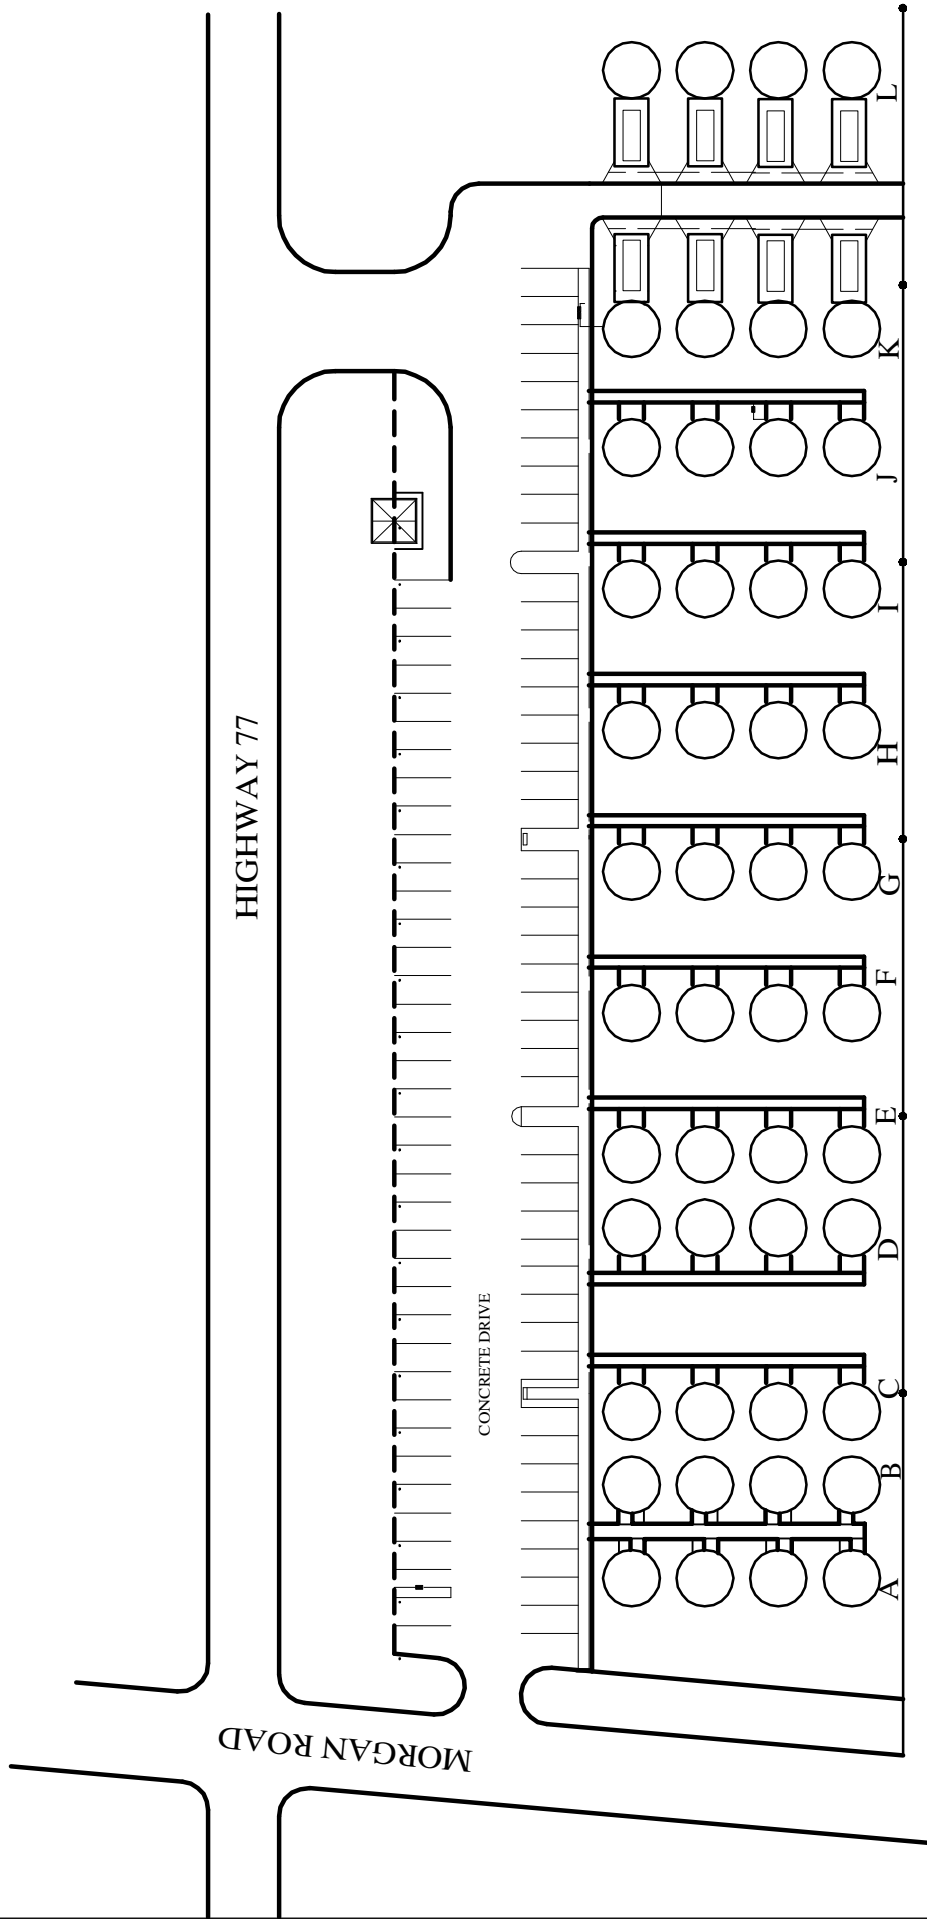

MORGAN ROAD

HIGHWAY 77

CONCRETE DRIVE

Secret Garden - Morgan Meadow