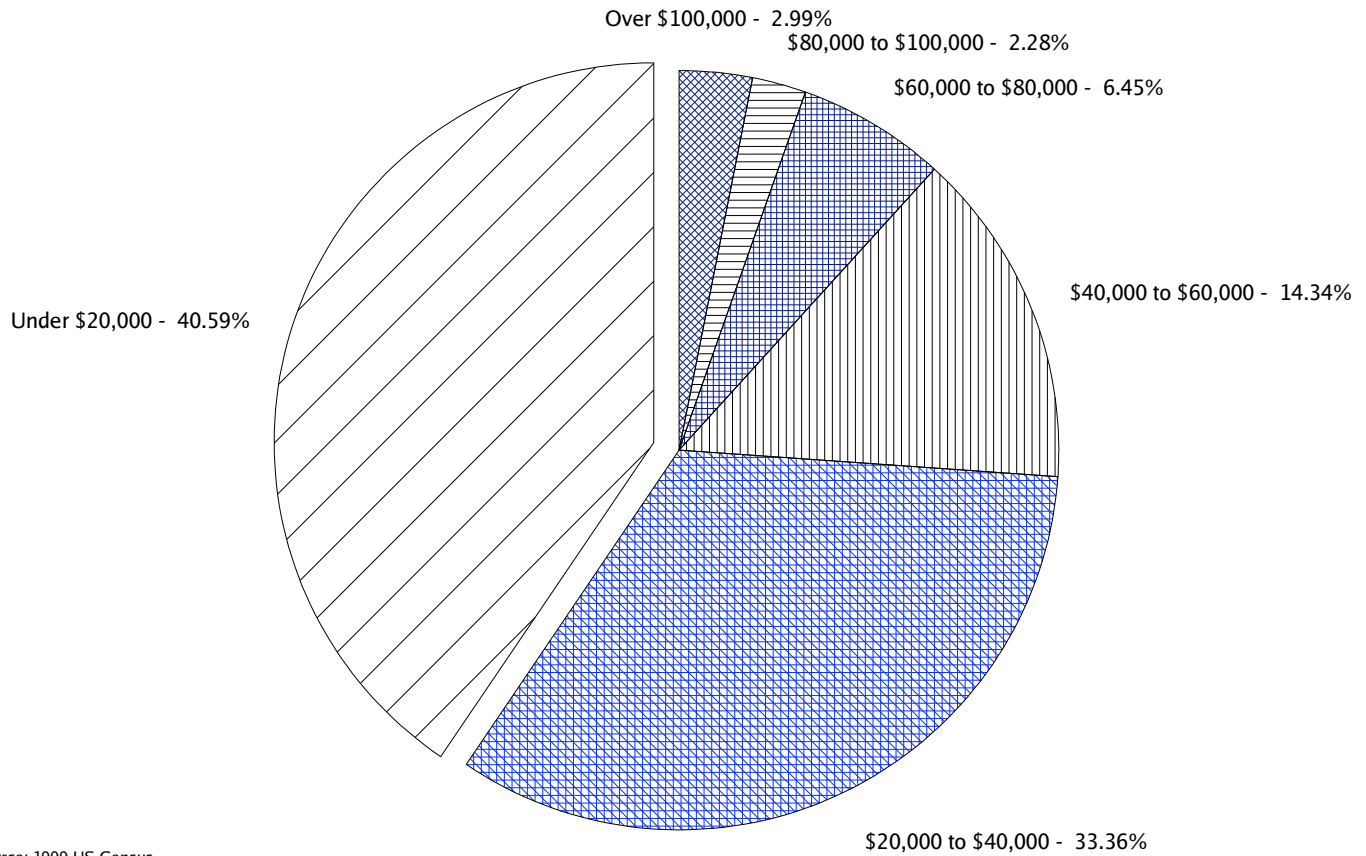

Secret Garden - By The WEEK

Type of Rental Households

Source: 1999 US Census

Annual Renters Income

Source: 1999 US Census

Available Rental Housing

Monthly rent plus average utilities

Source: 1999 US Census