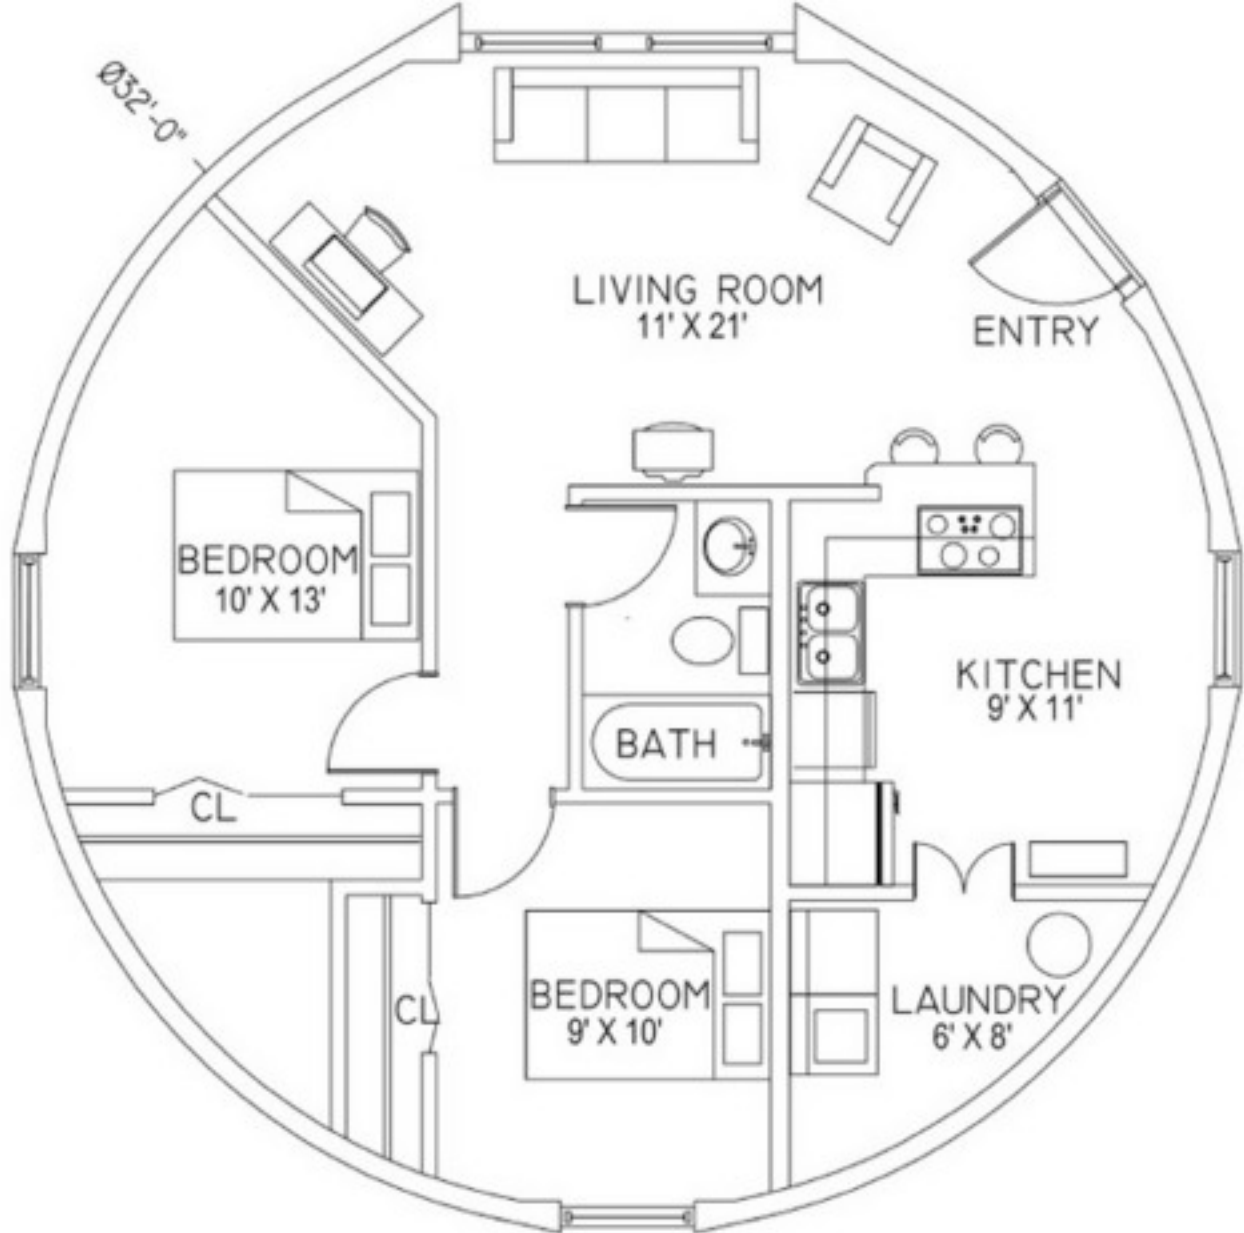

Ø32'-0"

LIVING ROOM  
11' X 21'

ENTRY

BEDROOM  
10' X 13'

KITCHEN  
9' X 11'

BATH

CL

BEDROOM  
9' X 10'

LAUNDRY  
6' X 8'

CL